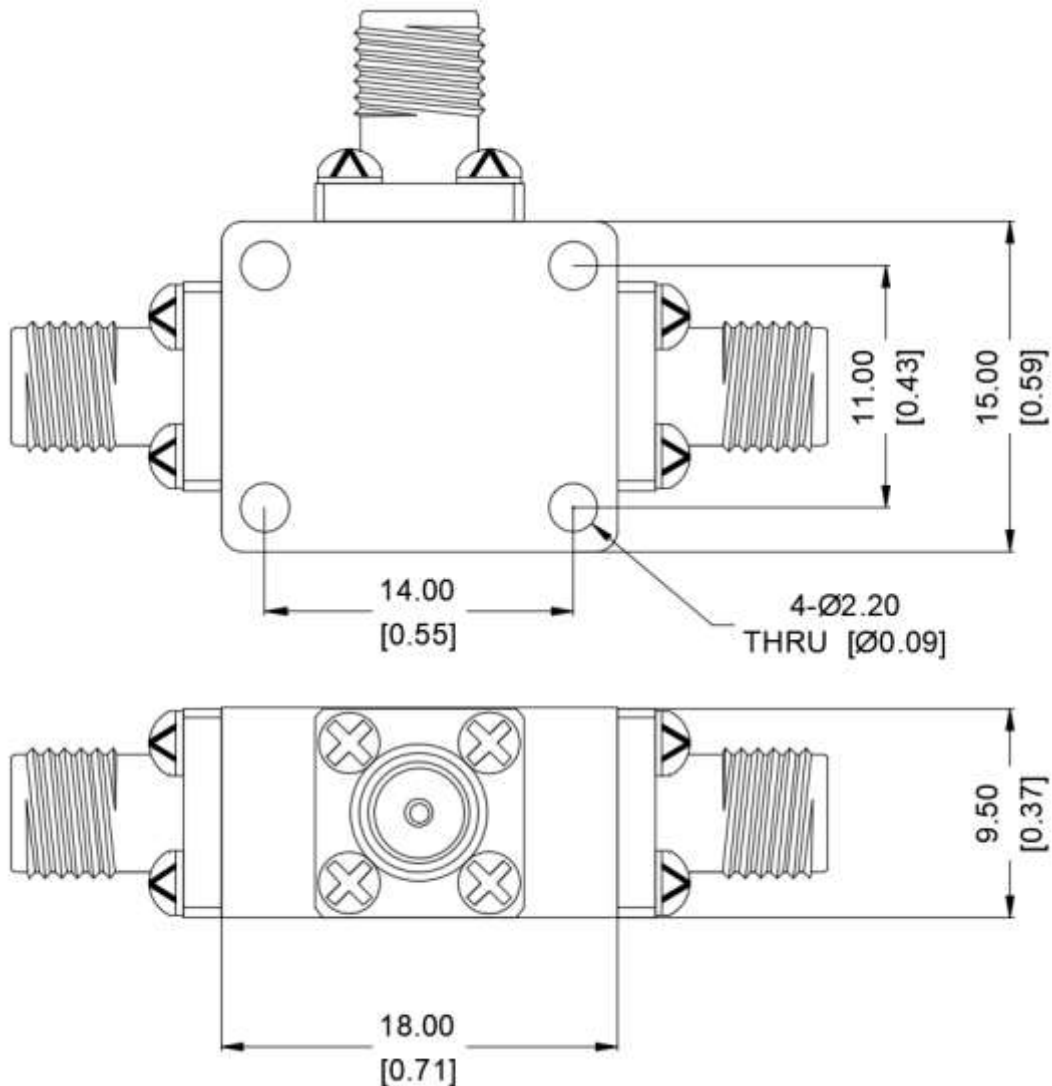

Outline Tolerances $\pm 0.5(0.02)$

Mounting Holes Tolerances $\pm 0.2(0.008)$

All Connectors: 2.92-Female

Test plots

成都利德尔科技有限公司 ChengDu Leader Microwave Technology Co.,Ltd

电话: 028-65199117 传真: 028-65199116

<http://www.leadermicrowave.com> sales@leader-mw.com

TEL: +86-28-65199117 FAX: +86-28-65199116

Add: 中国 成都市成华区华翰路 89 号 610000

No.89,Huahan Road, chenghua Zone Chengdu, Sichuan China Zip Code:610000